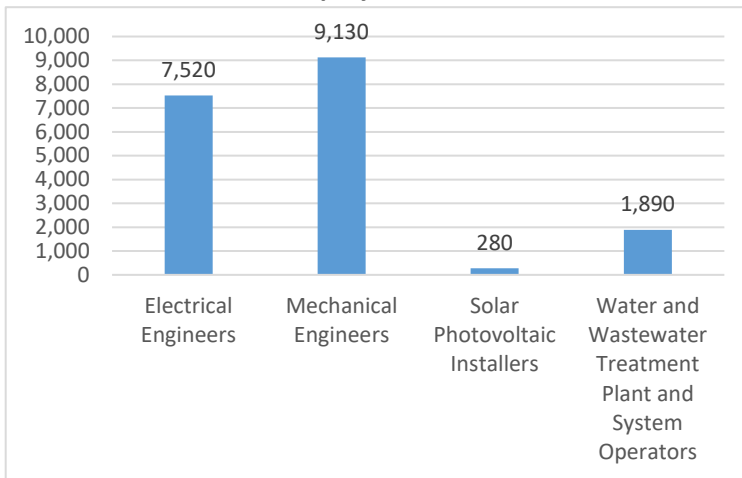

Careers in Clean Technology

Clean Technology helps to reduce waste and require as few non-renewable resources as possible. A Clean Technology job can design a more efficient car or help protect the environment by ensuring our water is safe to drink.

If you like Clean Technology you may see yourself in a CAREER like...

- Electrical Engineers
- Mechanical Engineers
- Solar Photovoltaic Installers
- Water and Wastewater Treatment Plant and System Operators

Employment, 2018