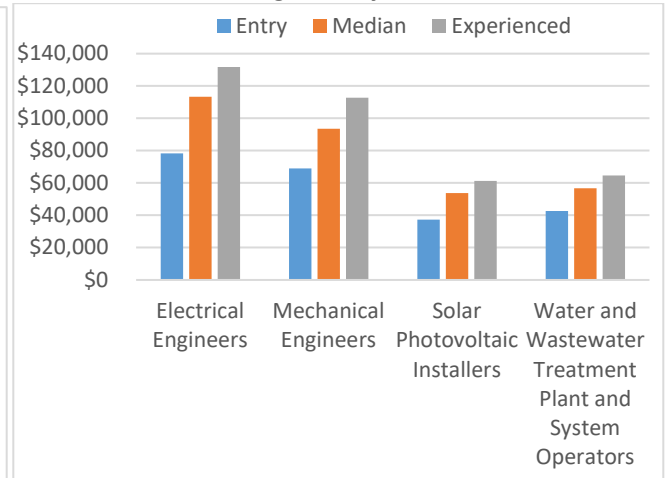

Average Salary, 2018

How do I get there? Potential Career Pathways:

Electrical Engineers

Associates Degree → Electrical and Electronics Engineering Technicians → Bachelor's Degree → Electrical Engineers → Engineering Managers

Mechanical Engineers

Associates Degree → Mechanical Drafters → First-Line Supervisors → Industrial Production Managers

Solar Photovoltaic Installers

Vocational Degree → Moderate on-the-job training → Solar Photovoltaic Installers → Entrepreneurs

Water and Wastewater Treatment Plant and System Operators

HSD/HiSET → Long-term on-the-job training & Certification → Water and Wastewater Treatment Plant and System Operators → Stationary Engineers and Boiler Operators → Power Plant Operators → Power Distributors and Dispatchers

[Learn more about these exciting career opportunities:](#)

Occupational Outlook Hand Book - can help you find career information on duties, education and training, pay, and outlook for hundreds of occupations. <https://www.bls.gov/ooh/home.htm>

MassHire: masshire-nscareers.org

Youth Career Center – We assist young adults with job applications, resume writing, interviewing, and other work readiness skills, and can help you find gainful employment opportunities. We're located at 117 Franklin St., Lynn, MA. Come visit us today! Our walk in hours are from 12pm to 5pm or call us @ 781-691-7430.

Career Center (Adult services) Walk in to our office at North Shore Community College on Broad Street in Lynn or 70 Washington Street in Salem! Call us at (978) 825-7200.